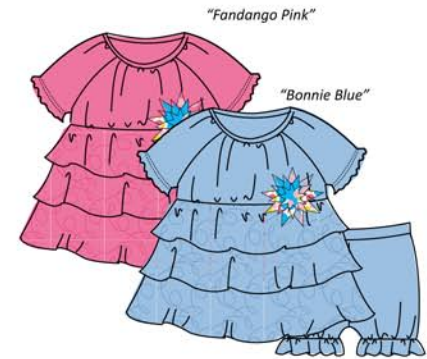

#big citizen

Spring 2010

Delivery Date: Jan. 15th - Feb. 28th, 2010  
 Cut Off Date: October 1st, 2009

Style # L062  
 Loop Terry Kimono Set  
 3/6/9/12/18/24mo

Style # L007  
 Flutter Sleeve Kimono Romper  
 3/6/9/12/18/24mo

Style # L120  
 BurnOut Lace Overlay Bodysuit  
 3/6/9/12/18/24mo

Style # L083  
 Jersey and Embroidery Lawn Ruffled Set  
 3/6/9/12/18/24mo  
 2T/3T/4T

Style # L061  
 SS Loop Terry Silk Trim Dress  
 12/18/24mo  
 2T/3T/4T  
 4/5/6

Style # L077  
 Jersey Ruffled Pant  
 12/18/24mo  
 2T/3T/4T  
 4/5/6

Delivery Date: Jan. 15th - Feb. 28th, 2010  
 Cut Off Date: October 1st, 2009

Style # L115  
 Ruffled Neck Tank Top  
 12/18/24mo  
 2T/3T/4T  
 4/5/6

Style # L065  
 3 Ruffled Tank Dress  
 12/18/24mo  
 2T/3T/4T  
 4/5/6

Style # L066  
 Butterfly Lace 5 Tiered Dress  
 12/18/24mo  
 2T/3T/4T  
 4/5/6