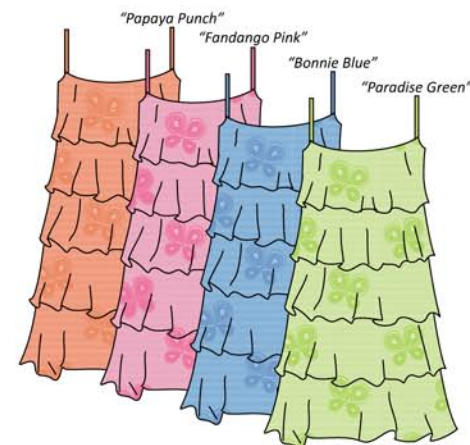

Style # L119  
 BurnOut Lace Skirt  
 12/18/24mo  
 2T/3T/4T  
 4/5/6

Style # L069  
 Jersey and BurnOut Lace ChaCha Set  
 12/18/24mo  
 2T/3T/4T  
 4/5/6

Style # L079  
 Butterfly Lace 3 tiered Top  
 12/18/24mo  
 2T/3T/4T  
 4/5/6

Style # L086  
 3 Row Trim Legging  
 12/18/24mo  
 2T/3T/4T  
 4/5/6

Style # L049  
 BurnOut Racer Back Tunic Dress  
 12/18/24mo  
 2T/3T/4T  
 4/5/6

Style # L048  
 SS Jersey with BurnOut Trim Dress  
 12/18/24mo  
 2T/3T/4T  
 4/5/6

Style # L065  
 3 Ruffled Tank Dress  
 12/18/24mo  
 2T/3T/4T  
 4/5/6

Style # L066  
 Butterfly Lace 5 Tiered Dress  
 12/18/24mo  
 2T/3T/4T  
 4/5/6