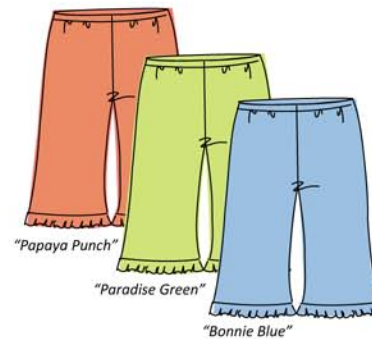

Style # L081  
 Embroidery Lawn Top  
 12/18/24mo  
 2T/3T/4T

Style # L082  
 Embroidery Lawn Pant  
 12/18/24mo  
 2T/3T/4T

Style # L116  
 SS Plain Jersey Tee  
 12/18/24mo  
 2T/3T/4T  
 4/5/6

Style # L115  
 Ruffled Neck Tank Top  
 12/18/24mo  
 2T/3T/4T  
 4/5/6

Style # L077  
 Jersey Ruffled Pant  
 12/18/24mo  
 2T/3T/4T  
 4/5/6

Delivery Date: Jan. 15th - Feb. 28th, 2010  
 Cut Off Date: October 1st, 2009

Style # L115  
 Ruffled Neck Tank Top  
 12/18/24mo  
 2T/3T/4T  
 4/5/6